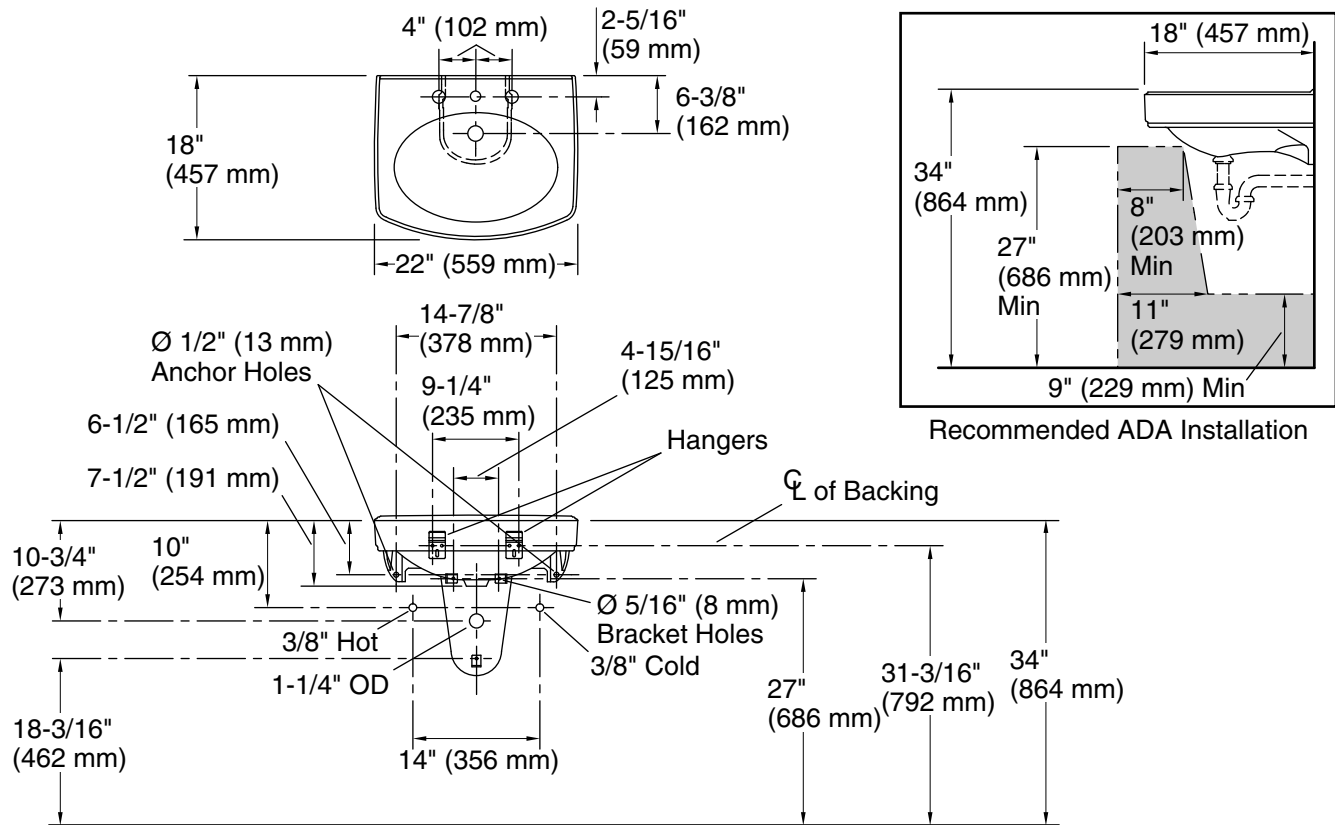

### Features

- 8" (203 mm) widespread faucet holes.
- Oval basin.
- Overflow drain.
- Combination consists of the K-2028-8 sink and the K-2057 shroud.

## Technical Information

All product dimensions are nominal.

Bowl configuration:	Single
Installation:	Wall-mount
Bowl area (Only):	Length: 18" (457 mm) Width: 12" (305 mm) Water depth: 4" (102 mm)
Number of deck holes:	3
Faucet hole spacing:	8" (203 mm)
Faucet hole(s):	1-3/8" (35 mm)
Drain hole:	1-3/4" (44 mm)